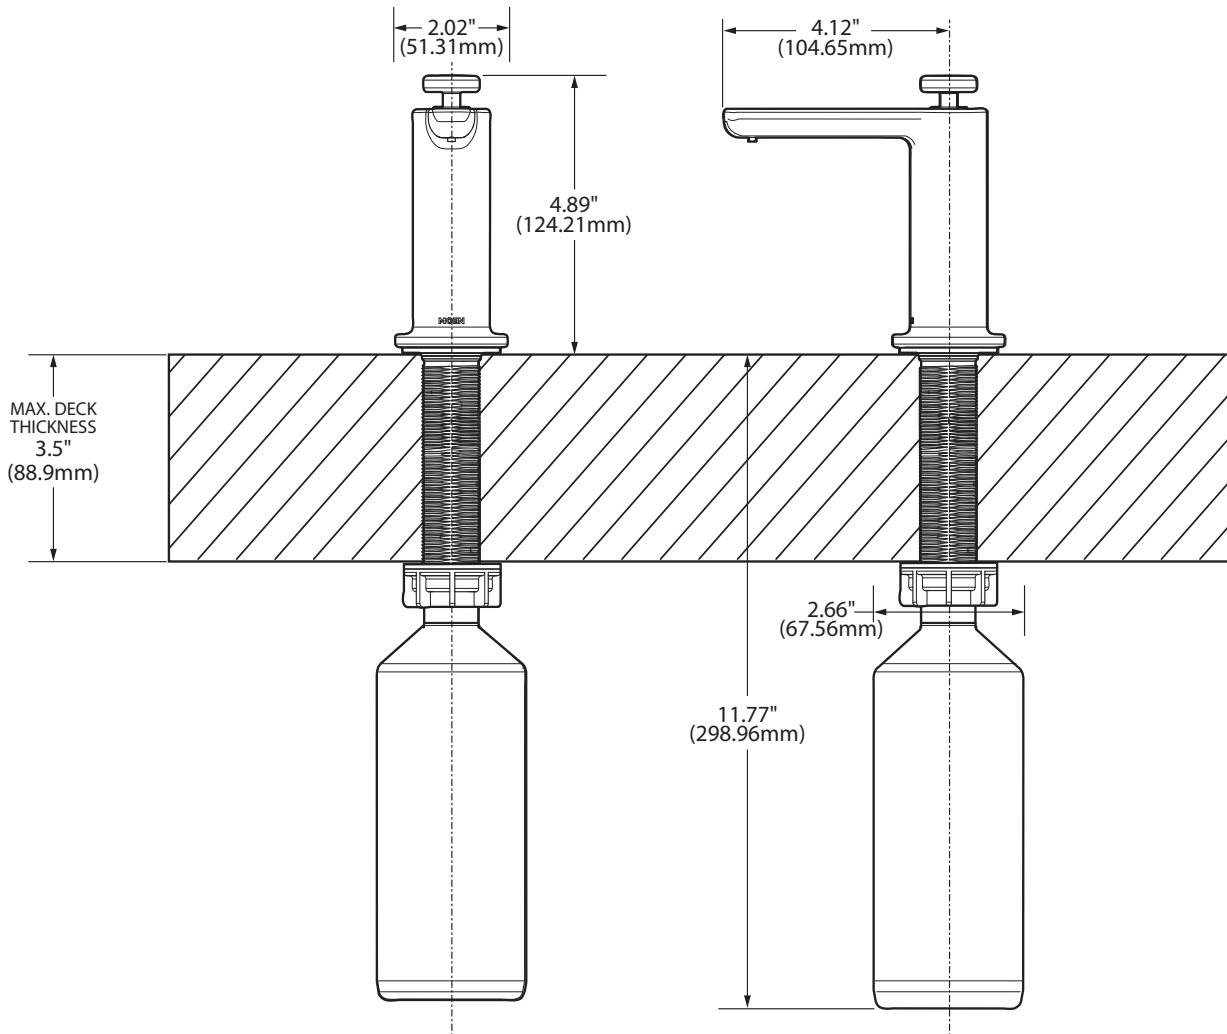

**MODERN
SOAP/LOTION DISPENSER**

Model: S3947 series

NOTE: DESIGNED TO BE INSTALLED THROUGH 1 HOLE 1-1/8" DIAMETER

CRITICAL DIMENSIONS

(DO NOT SCALE)

FOR MORE INFORMATION CALL: 1-800-BUY-MOEN

www.moen.com